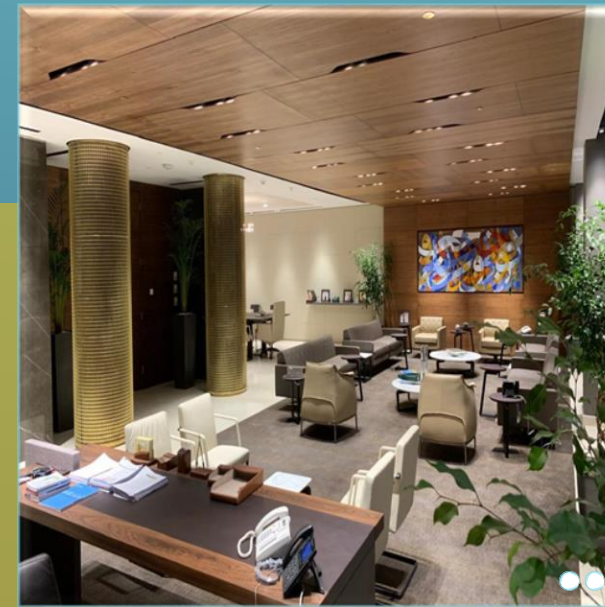

VIP Office Project

Royal VIP Client

Design & Fit-Out

2022

Riyadh, Saudi Arabia

Project Description

A full design & Fit Out project that helped in creating a prestigious and classy working environment for our Royal VIP Client.

Project Status

Signed-off

Client Segment

Corporate & Business

PREVIOUS PROJECTS

*References are available upon request