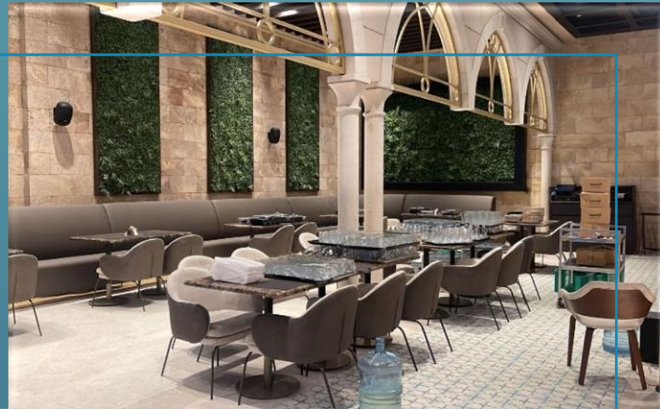

WAFI 2 Project

Unified Hospitality

Fit Out & Furnishing

2024

Riyadh, Saudi Arabia

Project Description

full Fit-Out and Furnishing services for one of its Luxury Restaurants in Riyadh (WAFI Restaurant).

Project Status

Signed-off

Client Segment

Food & Beverage

*References are available upon request

PREVIOUS PROJECTS