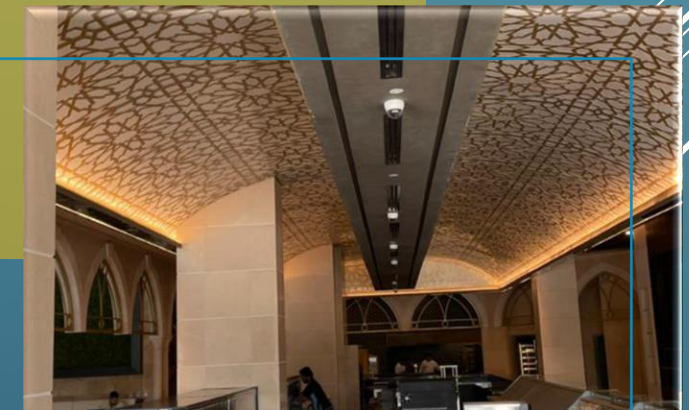

WAFI 1 Project

Unified Hospitality

Fit Out & Furnishing

2021

Riyadh, Saudi Arabia

Project Description

full Fit-Out and Furnishing services for one of its Luxury Restaurants in Riyadh (WAFI Restaurant).

Project Status

Signed-off

Client Segment

Food & Beverage

*References are available upon request

PREVIOUS PROJECTS